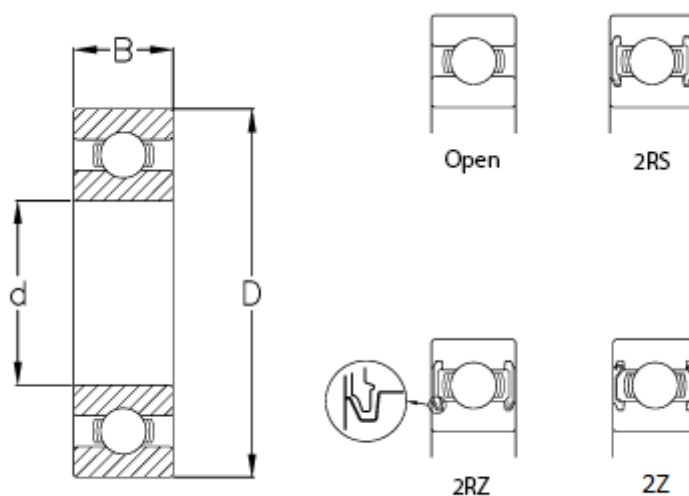

Data Sheet

Article number: 57960212004001

Description: CeramicSpeed hybrid bearing Insulate sealed
6224-CSB

Measures

B	= 40
Ball grade	= 16
C (KN)	= 146
C0	= 118
d	= 120
D	= 215
Max rpm.	= 4000
Type	= 6224